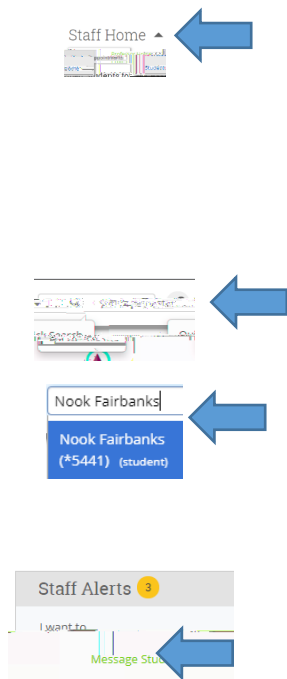

Default Automatic Message Reminders Sent to Students

Who can send e-mails?

Email a student through the student profile

a

E-mail Multiple Students Through Watch List

a

Message Instructors from Student Profile